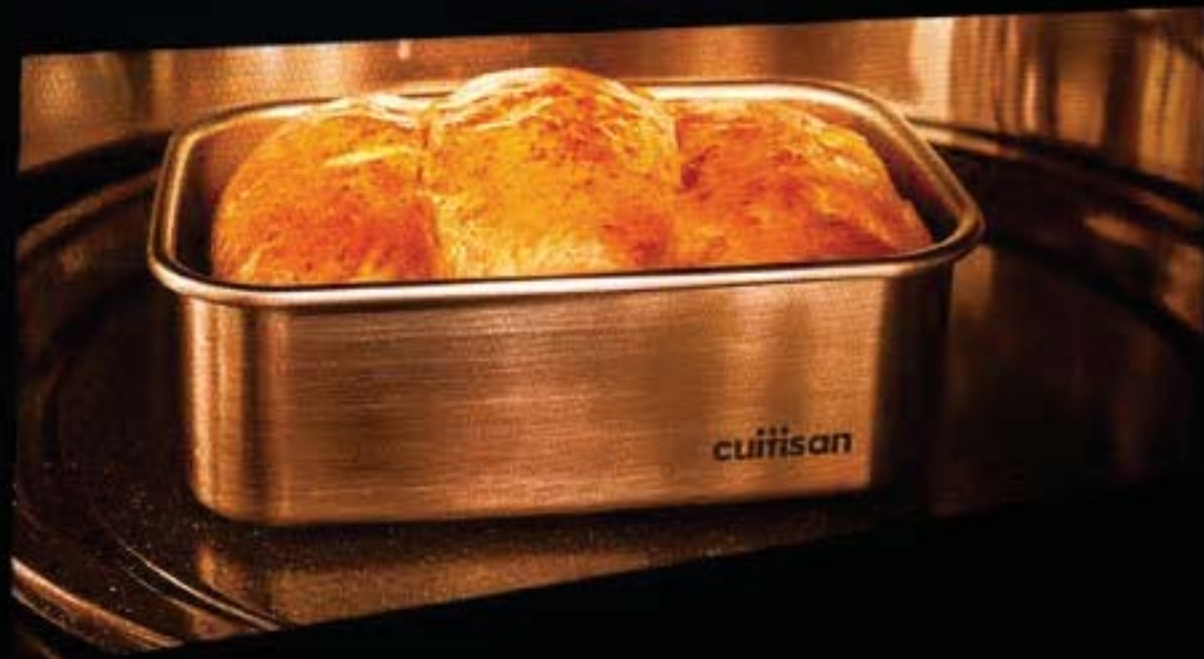

Cromosteel®
Advanced solution

Innovation of stainless steel achieved by continuous research and development.

Microwaves heat transmission

Innovative cromosteel body by Cuitisan is unlike usual way of common microwave oven which penetrates microwaves and directly touches the food, it interacts directly with microwaves to accumulate heat to body and transmit heat to its contents.

Interaction microwaves and moisture

General principle of microwaves comes directly into food and generates heat as it evaporate moisture with immense vibrations. However Cuitisan keeps moisture by making the food hot with accumulating heat to body unlike common microwaves.